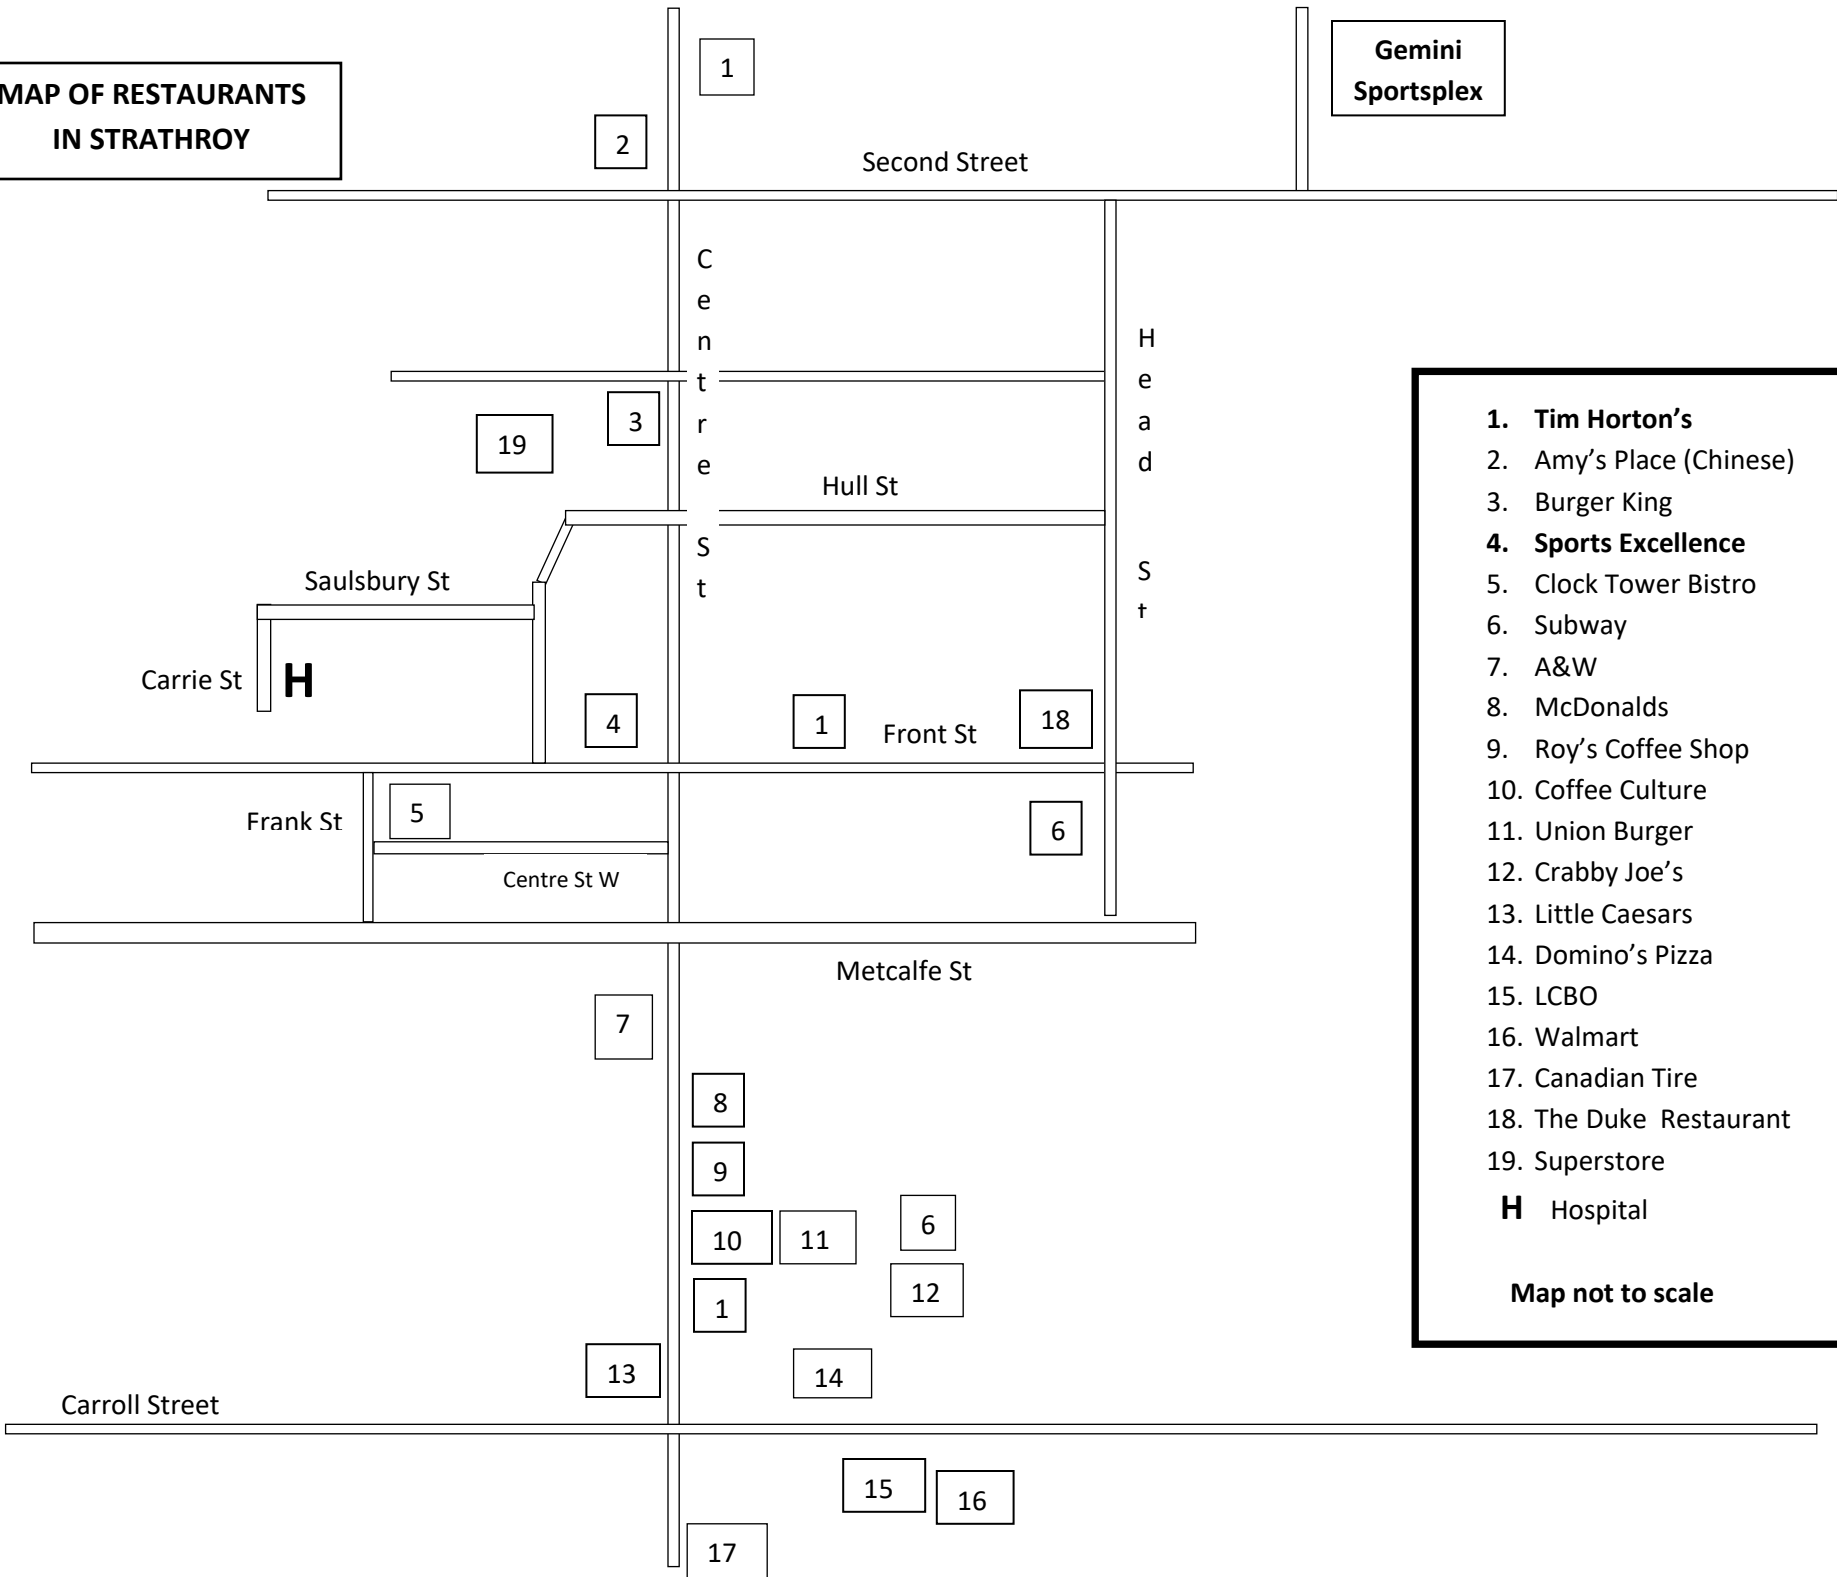

**MAP OF RESTAURANTS
IN STRATHROY**

**Gemini
Sportsplex**

1. **Tim Horton's**
 2. Amy's Place (Chinese)
 3. Burger King
 4. **Sports Excellence**
 5. Clock Tower Bistro
 6. Subway
 7. A&W
 8. McDonalds
 9. Roy's Coffee Shop
 10. Coffee Culture
 11. Union Burger
 12. Crabby Joe's
 13. Little Caesars
 14. Domino's Pizza
 15. LCBO
 16. Walmart
 17. Canadian Tire
 18. The Duke Restaurant
 19. Superstore
- H** Hospital
- Map not to scale**